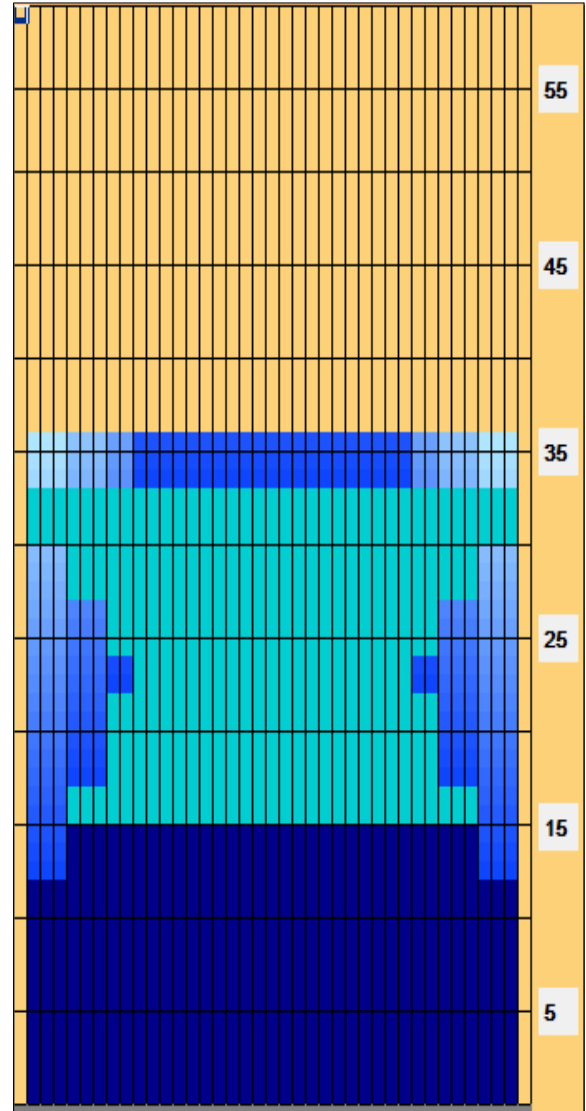

Valopallon Huhtikisa 2026

Oil Pattern Distance: 36 Feet **Reverse Brush Drop:** 36 Feet **Oil Per Board:** 40 uL
Forward Oil Total: 21 mL **Reverse Oil Total:** 5.44 mL **Volume Oil Total:** 26.44 mL
Forward Boards Crossed: 525 Boards **Reverse Boards Crossed:** 136 Boards **Total Boards Crossed:** 661 Boards

	Start	Stop	Loads	Speed	Crossed	Start	End	Feet	T.Oil
1	2L	2R	5	18	185	0.0	12.0	12.0	7400
2	5L	5R	2	18	62	12.0	17.0	5.0	2480
3	8L	8R	2	18	50	17.0	22.0	5.0	2000
4	10L	10R	2	14	42	22.0	25.0	3.0	1680
5	8L	8R	2	14	50	25.0	28.0	3.0	2000
6	5L	5R	2	14	62	28.0	31.0	3.0	2480
7	2L	2R	2	10	74	31.0	33.0	2.0	2960
8	2L	2R	0	10	0	33.0	36.0	3.0	0

Conditioner: Type In or Select One
TransferType: Type In or Select One

Forward Reverse More

	Start	Stop	Loads	Speed	Crossed	Start	End	Feet	T.Oil
1	2L	2R	0	30	0	36.0	15.0	-21.0	0
2	5L	5R	2	14	62	15.0	12.0	-3.0	2480
3	2L	2R	2	14	74	12.0	9.0	-3.0	2960
4	2L	2R	0	10	0	9.0	0.0	-9.0	0

Forward Reverse More

Conditioner:
Type In or Select One

TransferType:
Type In or Select One

- Forward
- Reverse
- Combined
- Buff

Item	3L-7L:18L-18R	8L-12L:18L-18R	13L-17L:18L-18R	18L-18R:17R-13R	18L-18R:12R-8R	18L-18R:7R-3R
Description	Outside Track:Middle	Middle Track:Middle	Inside Track:Middle	Middle: Inside Track	Middle:Middle Track	Middle:Outside Track
Track Zone Ratio	1.67	1.04	1	1	1.04	1.67