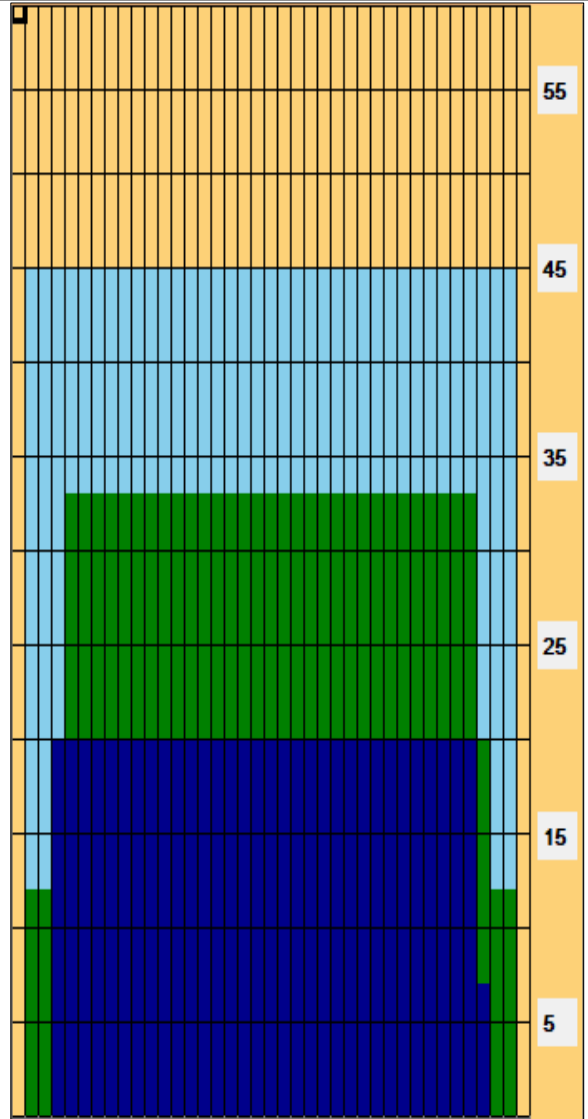

2021 PWBA Spokane Open

Oil Pattern Distance: **45 Feet**
 Forward Oil Total: **10.4 mL**
 Forward Boards Crossed: **260 Boards**

Reverse Brush Drop: **45 Feet**
 Reverse Oil Total: **12.96 mL**
 Reverse Boards Crossed: **324 Boards**

Oil Per Board: **40 uL**
 Volume Oil Total: **23.36 mL**
 Total Boards Crossed: **584 Boards**

| Start | Stop | Loads | Speed | Crossed | Start | End | Feet | T.Oil | |
|-------|------|-------|-------|---------|-------|------|------|-------|------|
| 1 | 4L | 4R | 4 | 18 | 132 | 0.0 | 7.6 | 7.6 | 5280 |
| 2 | 4L | 5R | 4 | 22 | 128 | 7.6 | 20.0 | 12.4 | 5120 |
| 3 | 2L | 2R | 0 | 22 | 0 | 20.0 | 42.0 | 22.0 | 0 |
| 4 | 2L | 2R | 0 | 10 | 0 | 42.0 | 45.0 | 3.0 | 0 |

Conditioner: _____
 Type In or Select One

TransferType: _____
 Type In or Select One

Forward ■
 Reverse ■
 Combined ■
 Buff ■

Navigation: Forward Reverse More

| Start | Stop | Loads | Speed | Crossed | Start | End | Feet | T.Oil | |
|-------|------|-------|-------|---------|-------|------|------|-------|------|
| 1 | 2L | 2R | 0 | 30 | 0 | 45.0 | 33.0 | -12.0 | 0 |
| 2 | 5L | 5R | 5 | 18 | 155 | 33.0 | 20.3 | -12.7 | 6200 |
| 3 | 4L | 4R | 4 | 14 | 132 | 20.3 | 12.4 | -7.9 | 5280 |
| 4 | 2L | 2R | 1 | 14 | 37 | 12.4 | 10.5 | -1.9 | 1480 |
| 5 | 2L | 2R | 0 | 10 | 0 | 10.5 | 0.0 | -10.5 | 0 |

Navigation: Forward Reverse More

| Item | 3L-7L:18L-18R | 8L-12L:18L-18R | 13L-17L:18L-18R | 18L-18R:17R-13R | 18L-18R:12R-8R | 18L-18R:7R-3R |
|------------------|----------------------|---------------------|---------------------|----------------------|---------------------|----------------------|
| Description | Outside Track:Middle | Middle Track:Middle | Inside Track:Middle | Middle: Inside Track | Middle:Middle Track | Middle:Outside Track |
| Track Zone Ratio | 1.32 | 1 | 1 | 1 | 1 | 1.41 |