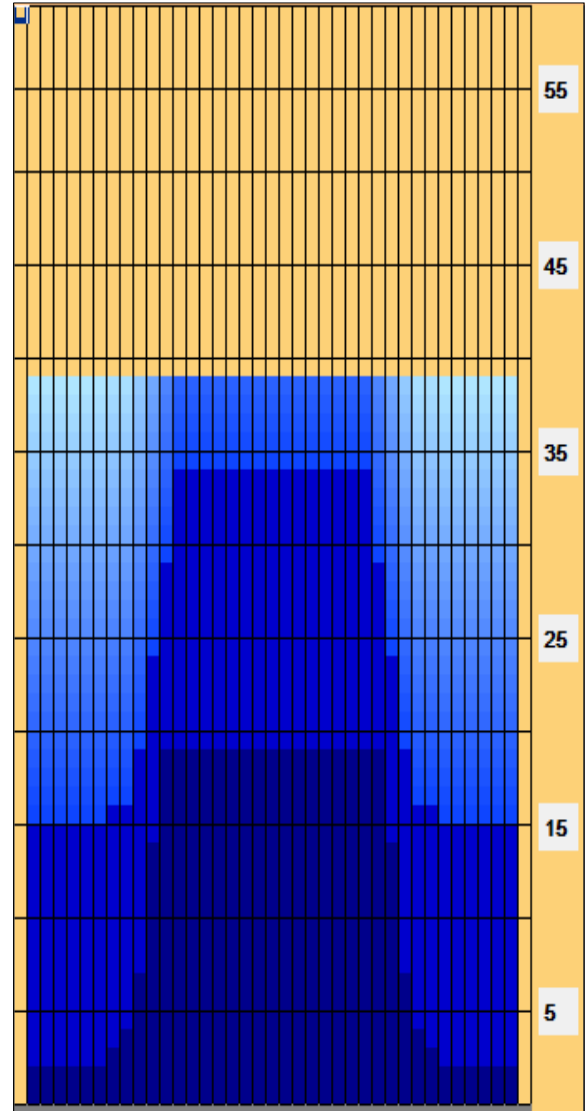

Hallin Joulukisa 2023

Oil Pattern Distance:	39 Feet	Reverse Brush Drop:	39 Feet	Oil Per Board:	40 uL
Forward Oil Total:	10.2 mL	Reverse Oil Total:	11.96 mL	Volume Oil Total:	22.16 mL
Forward Boards Crossed:	255 Boards	Reverse Boards Crossed:	299 Boards	Total Boards Crossed:	554 Boards

	Start	Stop	Loads	Speed	Crossed	Start	End	Feet	T.Oil
1	2L	2R	2	10	74	0.0	2.0	2.0	2960
2	8L	8R	1	10	25	2.0	3.0	1.0	1000
3	9L	9R	1	14	23	3.0	4.0	1.0	920
4	10L	10R	2	14	42	4.0	7.0	3.0	1680
5	11L	11R	3	18	57	7.0	14.0	7.0	2280
6	12L	12R	2	18	34	14.0	19.0	5.0	1360
7	2L	2R	0	18	0	19.0	32.0	13.0	0
8	2L	2R	0	26	0	32.0	36.0	4.0	0
9	2L	2R	0	30	0	36.0	39.0	3.0	0

Conditioner:
Type In or Select One

TransferType:
Type In or Select One

Forward

Reverse

Combined

Buff

	Start	Stop	Loads	Speed	Crossed	Start	End	Feet	T.Oil
1	2L	2R	0	30	0	39.0	34.0	-5.0	0
2	13L	13R	2	18	30	34.0	29.0	-5.0	1200
3	12L	12R	2	18	34	29.0	24.0	-5.0	1360
4	11L	11R	3	14	57	24.0	19.0	-5.0	2280
6	10L	10R	2	14	42	19.0	16.0	-3.0	1680
6	8L	8R	1	14	25	16.0	15.0	-1.0	1000
7	2L	2R	3	10	111	15.0	11.0	-4.0	4440
8	2L	2R	0	10	0	11.0	0.0	-11.0	0

This Pattern Up Loaded From Slot # 6 In Lane Machine On 26.11.2023 16:41

Item	3L-7L:18L-18R	8L-12L:18L-18R	13L-17L:18L-18R	18L-18R:17R-13R	18L-18R:12R-8R	18L-18R:7R-3R
Description	Outside Track:Middle	Middle Track:Middle	Inside Track:Middle	Middle: Inside Track	Middle:Middle Track	Middle:Outside Track
Track Zone Ratio	4.8	1.79	1	1	1.79	4.8