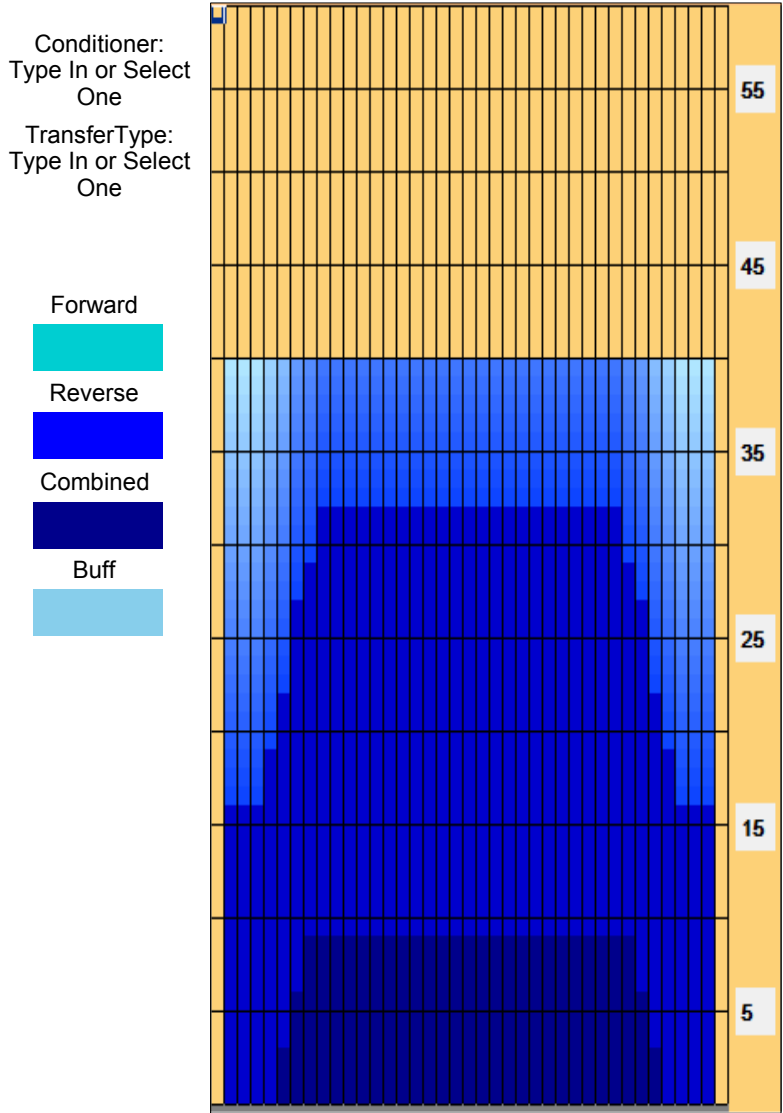

Paten Paikot 2023

Oil Pattern Distance: 40 Feet **Reverse Brush Drop:** 40 Feet **Oil Per Board:** 40 uL
Forward Oil Total: 6.48 mL **Reverse Oil Total:** 13.32 mL **Volume Oil Total:** 19.8 mL
Forward Boards Crossed: 162 Boards **Reverse Boards Crossed:** 333 Boards **Total Boards Crossed:** 495 Boards

	Start	Stop	Loads	Speed	Crossed	Start	End	Feet	T.Oil
1	6L	6R	2	14	58	0.0	3.0	3.0	2320
2	7L	7R	2	14	54	3.0	6.0	3.0	2160
3	8L	8R	2	14	50	6.0	9.0	3.0	2000
4	2L	2R	0	18	0	9.0	20.0	11.0	0
5	2L	2R	0	22	0	20.0	30.0	10.0	0
6	2L	2R	0	26	0	30.0	40.0	10.0	0

Conditioner:
Type In or Select One

TransferType:
Type In or Select One

Forward
Reverse
More

	Start	Stop	Loads	Speed	Crossed	Start	End	Feet	T.Oil
1	2L	2R	0	30	0	40.0	32.0	-8.0	0
2	9L	9R	1	22	23	32.0	29.0	-3.0	920
3	8L	8R	1	18	25	29.0	27.0	-2.0	1000
4	7L	7R	2	18	54	27.0	22.0	-5.0	2160
5	6L	6R	2	14	58	22.0	19.0	-3.0	2320
6	5L	5R	2	14	62	19.0	16.0	-3.0	2480
7	2L	2R	3	14	111	16.0	11.0	-5.0	4440
8	2L	2R	0	14	0	11.0	0.0	-11.0	0

Forward
Reverse
More

Item	3L-7L:18L-18R	8L-12L:18L-18R	13L-17L:18L-18R	18L-18R:17R-13R	18L-18R:12R-8R	18L-18R:7R-3R
Description	Outside Track:Middle	Middle Track:Middle	Inside Track:Middle	Middle: Inside Track	Middle:Middle Track	Middle:Outside Track
Track Zone Ratio	2.58	1.01	1	1	1.01	2.58